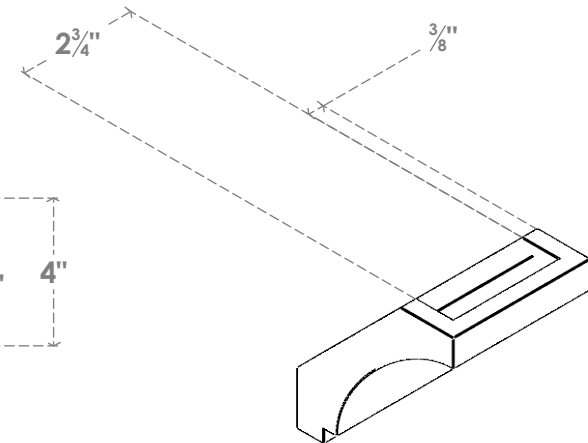

ITEM NUMBER: BRCPC035X04000X04000IMP

3 1/2"W X 4"D X 4"H IMPERIAL ARCHITECTURAL GRADE PVC CLOSED KNEE BRACE

SIDE PROFILE

FRONT PROFILE

ISOMETRIC

EKENA MILLWORK
2300 WEST MAIN ST.
CLARKSVILLE, TX 75426
TOLL FREE: 866-607-0453
WWW.EKENAMILLWORK.COM