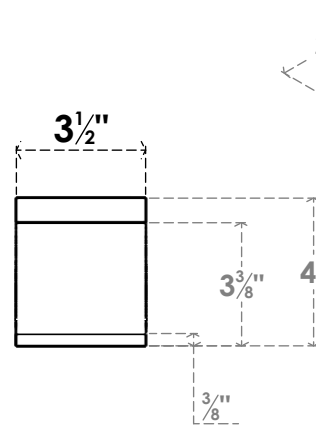

ITEM NUMBER: BRCPC035X04000X04000IMP

3 1/2"W X 4"D X 4"H IMPERIAL ARCHITECTURAL GRADE PVC CLOSED KNEE BRACE

SIDE PROFILE

FRONT PROFILE

ISOMETRIC

EKENA MILLWORK
2300 WEST MAIN ST.
CLARKSVILLE, TX 75426
TOLL FREE: 866-607-0453
WWW.EKENAMILLWORK.COM