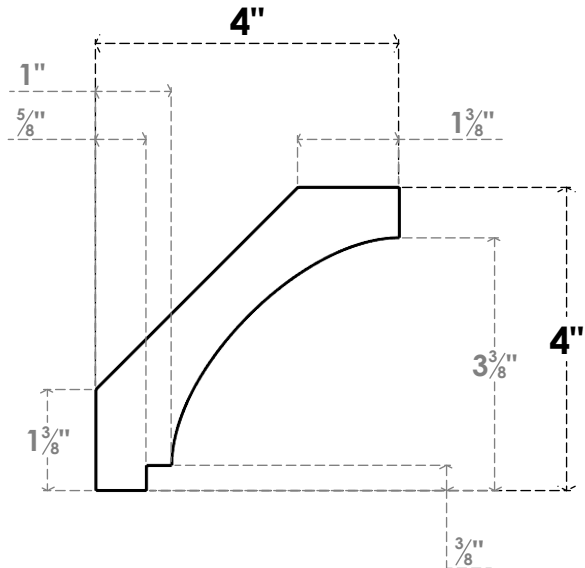

ITEM NUMBER: BRCPC035X04000X04000IMP

3 1/2"W X 4"D X 4"H IMPERIAL ARCHITECTURAL GRADE PVC CLOSED KNEE BRACE

SIDE PROFILE

FRONT PROFILE

ISOMETRIC

EKENA MILLWORK
2300 WEST MAIN ST.
CLARKSVILLE, TX 75426
TOLL FREE: 866-607-0453
WWW.EKENAMILLWORK.COM